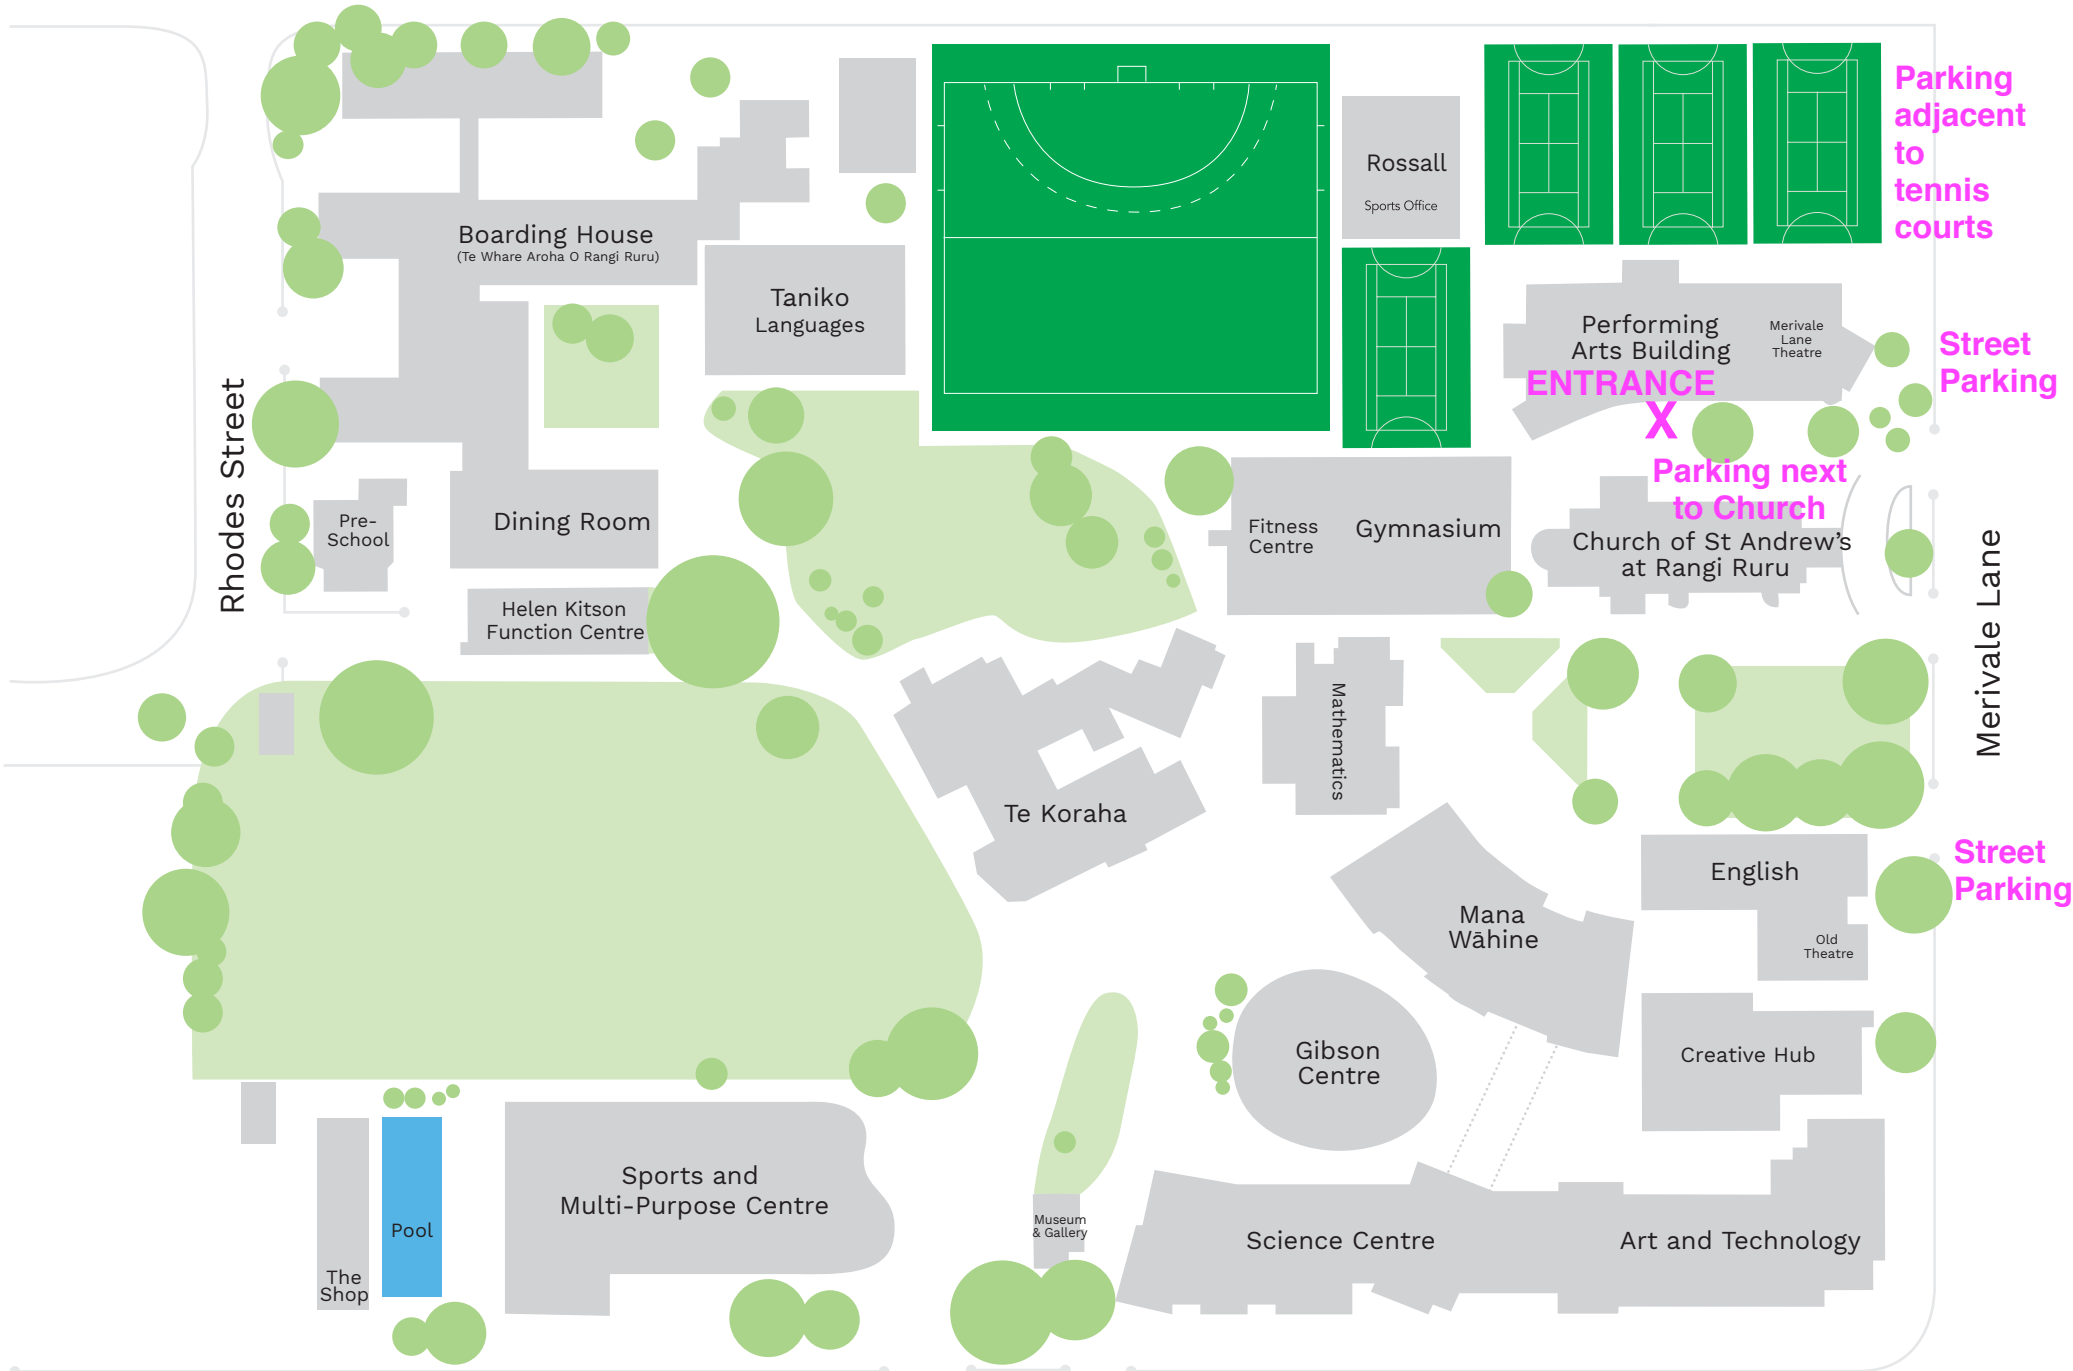

Rossall Street

Parking adjacent to tennis courts

Street Parking

Parking next to Church

Merivale Lane

Street Parking

Hewitts Road

Rhodes Street

Boarding House
(Te Whare Aroha O Rangī Ruru)

Taniko Languages

Rossall
Sports Office

Performing Arts Building
Merivale Lane Theatre

Pre-School

Dining Room

Fitness Centre

Gymnasium

The Shop

Pool

Sports and Multi-Purpose Centre

Museum & Gallery

Gibson Centre

Science Centre

Art and Technology

X

Performing Arts

Entrance

X

RESERVED
PARKING
ONLY